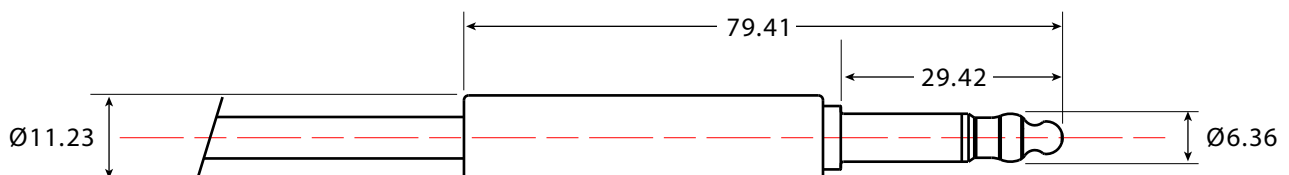

Connect up with ASTRALUX

Specification:

British Post Office code no.	316
No. of conductors	3
Design	British Post Office Telephone Switchboard Standard
Gauge	B
Fitting	For use with unit or strip type jacks
Construction	Solid brass with optional plastic cover. Cord grip and screen connection by thread cut into inside of plug entry
Standard Colours	Black, blue, red, green, or grey. Others may be available on request
Weight	17.8g
Part No.s:	
B71-1283	316 plug c/w fitted black cover
B71-1280	316 plug c/w fitted blue cover
B71-1281	316 plug c/w fitted red cover
B71-1282	316 plug c/w fitted grey cover
B71-1285	316 plug c/w fitted green cover
B71-1287	316 plug without cover
NB:	Old part no. was SP 970